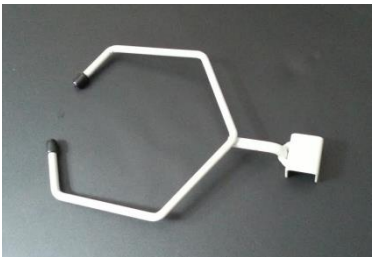

MODUL-iT Bumper wheel – for open carts – Rubber
Article no: 150012-18120

MODUL-iT bumper wheel in light grey rubber for multifunctional carts (ISO).
Diam. 10 cm

MODUL-iT unit – for risk waste container – alu clamp
Article no: 150022-50500

MODUL-iT extension unit for risk waste container.
To be fixed with aluminium clamp.
Made of epoxy coated steel.

MODUL-iT unit – for risk waste container – hook-on system
Article no: 150023-50500

MODUL-iT extension unit for risk waste container.
Can be hooked on a ISO modular cart.
Made of epoxy coated steel.