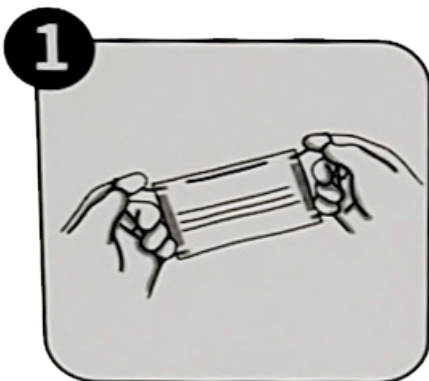

Our mouth masks are CE approved and consist of 3 layers. This means that our masks guarantee good protection in combination with maximum wearing comfort. Each mouth mask has a size of 9.5 x17 cm and is standard equipped with two ear loops in elastic ribbon.

Contact us now at info@matteo.com

TECHNICAL SPECIFICATIONS	
Use	Single
Material	Non-woven fabric
Filter	Meltblown
Dimensions	9,5 x 17 cm
Colour	Blue
Ear Loops	2 - Elastic
Testing	CE-approved
Packaging	50 pcs
Dispenser	Optional

User manual

The colored side on the outside with the metal wire at the top.

Cover your mouth and nose with the mask and place the ear loops behind your ears.

Use your fingers to fix the metal wire around your nose. Pull the mask down until your chin is covered.