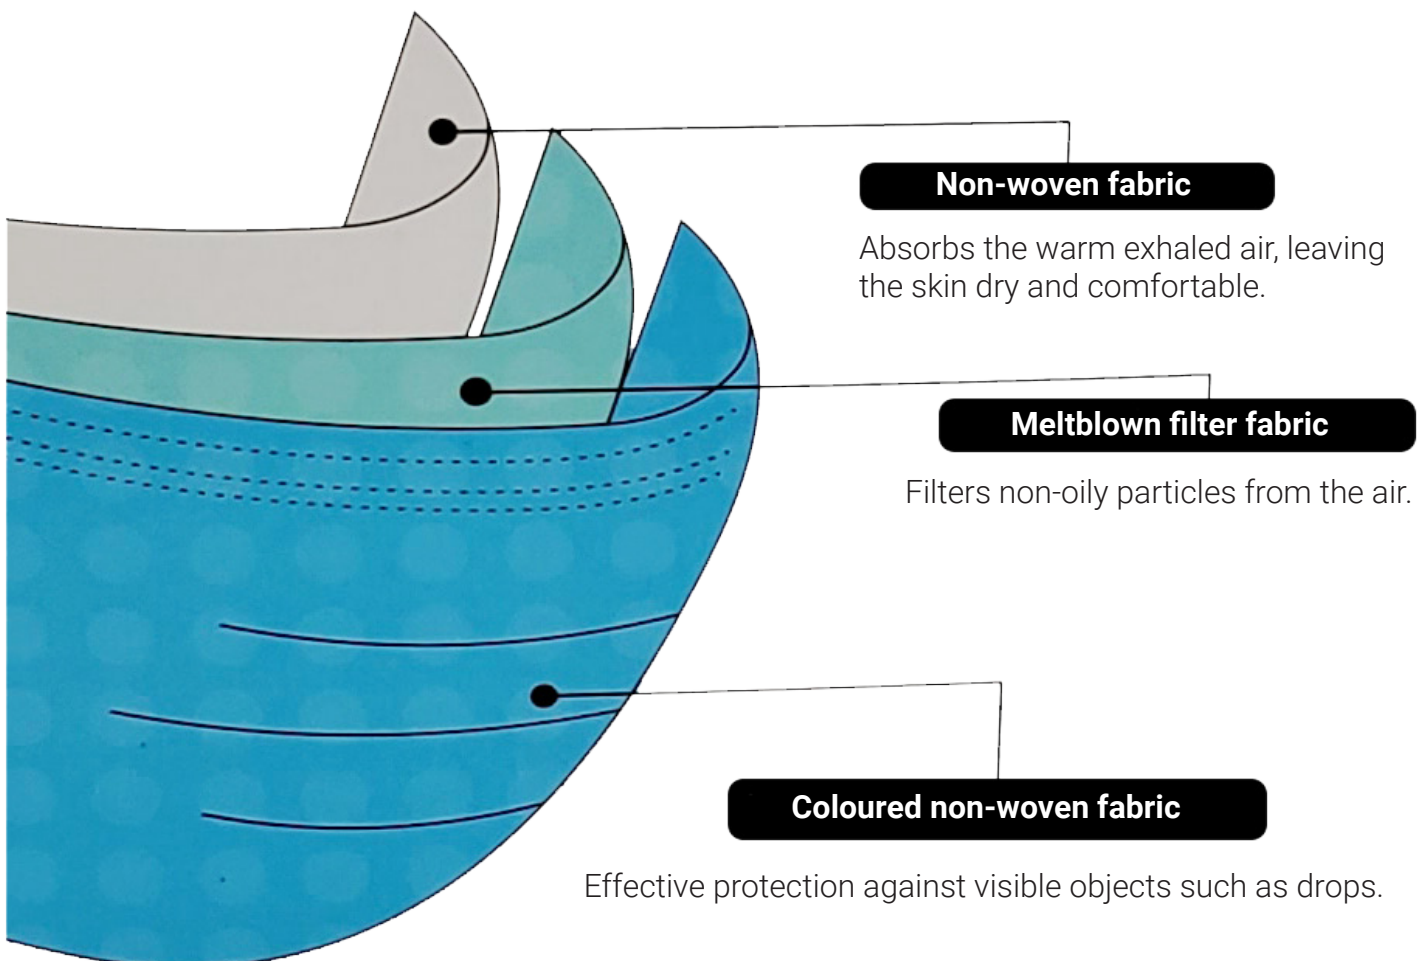

FACE MASKS

DISPOSABLE FACE MASKS

In these times when hygiene requirements must be strictly adhered to by everyone, you want your employees and customers to be able to scrupulously follow the rules.

That is why MATTTEO is now launching the Safe@Work single-use mouth masks. These disposable masks are perfect for ensuring respiratory hygiene in department stores, catering establishments, workshops and in the office or at home.

Our mouth masks are CE approved and consist of 3 layers. This means that our masks guarantee good protection in combination with maximum wearing comfort. Each mouth mask has a size of 9.5 x17 cm and is standard equipped with two ear loops in elastic ribbon.

Contact us now at info@matteo.com

TECHNICAL SPECIFICATIONS	
Use	Single
Material	Non-woven fabric
Filter	Meltblown
Dimensions	9,5 x 17 cm
Colour	Blue
Ear Loops	2 - Elastic
Testing	CE-approved
Packaging	50 pcs
Dispenser	Optional

User manual

The colored side on the outside with the metal wire at the top.

Cover your mouth and nose with the mask and place the ear loops behind your ears.

Use your fingers to fix the metal wire around your nose. Pull the mask down until your chin is covered.